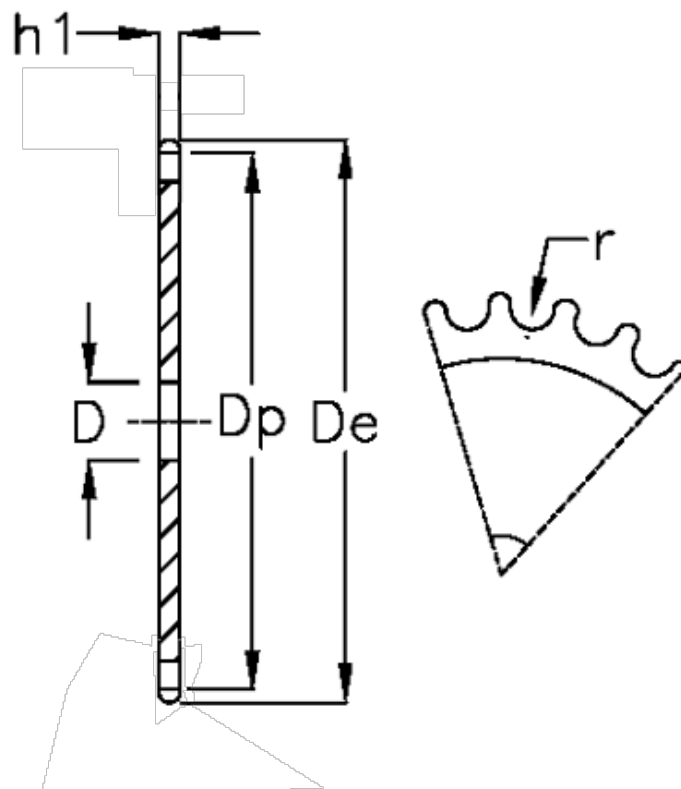

Article number: 616021008050

Description: Plate wheel 16 B-1 Z=50 simplex

## Measures

C	= 3
D	= 25
De	= 417.4
Dp	= 404.52
For chain size	= 1 tomme x 17,02 mm
For chain type	= 16 B-1
h1	= 16.2
Number of teeth	= 50

r = 15.88